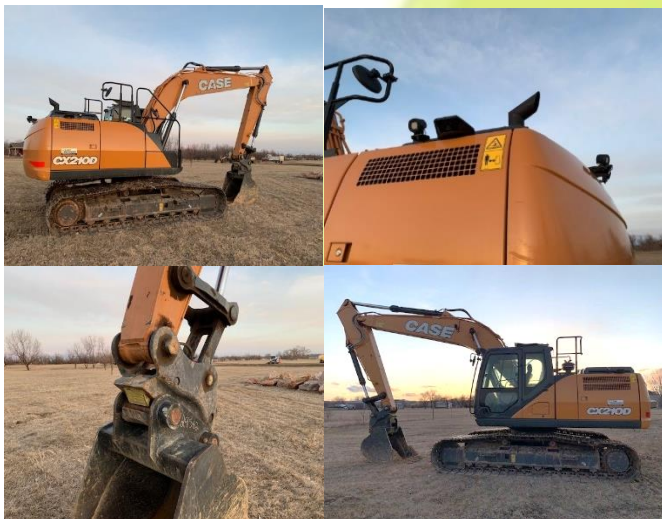

EQUIPMENT FOR SALE:

Tanya Nelsen 605-391-7768 tanya@thechemistrylab.com or
Shelby Burrus 605-209-8020

2018 CASE 621G Loader

Approximately 930 hours - Asking price: \$110,000 Includes remaining factory warranty

2020 CASE CX60 COMPACT EXCAVATOR

Approximately 20 hours

Asking price \$81,500

Includes factory warranty,

2 buckets and vibrator plate

Equipped with QuickAttach

2020 CASE CX210D Excavator

Approximately 265 hours

Asking price: \$199,900

Includes factory warranty and 2 ESCO
buckets (36", 42")

Equipped with QuickAttach